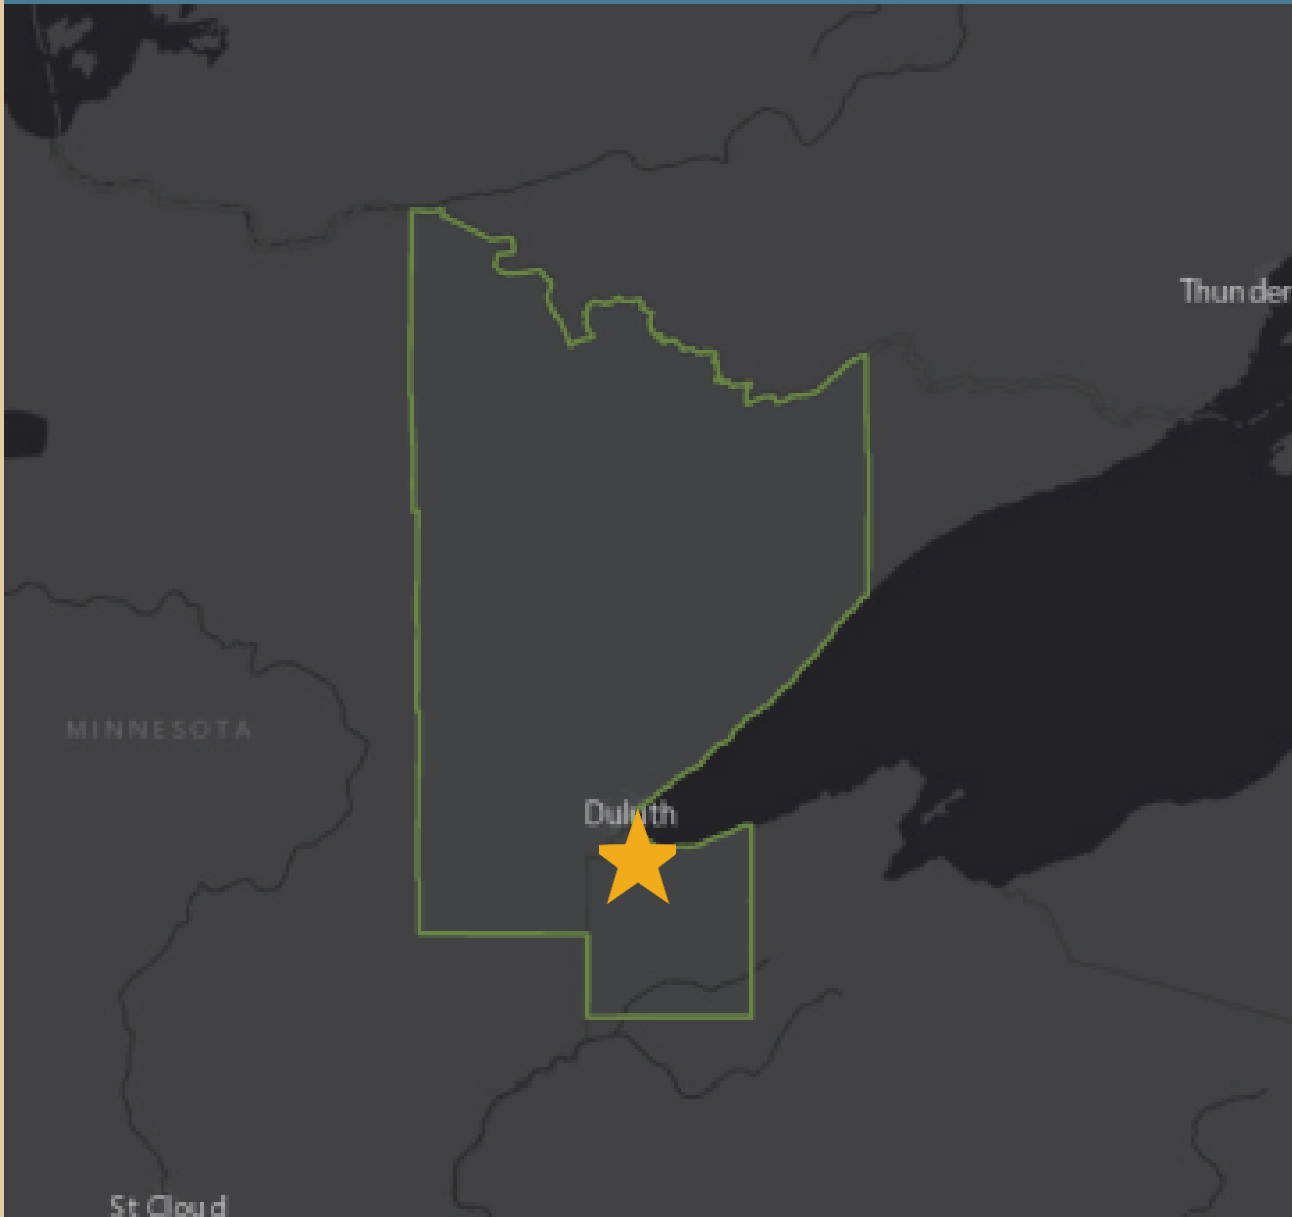

# DEMOGRAPHIC PROFILE

Duluth, MN-WI Metropolitan Statistical Area

Geography: CBSA

This infographic contains data provided by Esri. The vintage of the data is 2021, 2024.

© 2022 Esri

POPULATION  
SUPERIOR: 26,223  
DOUGLAS COUNTY: 43,295  
DULUTH-SUPERIOR MSA: 289,247